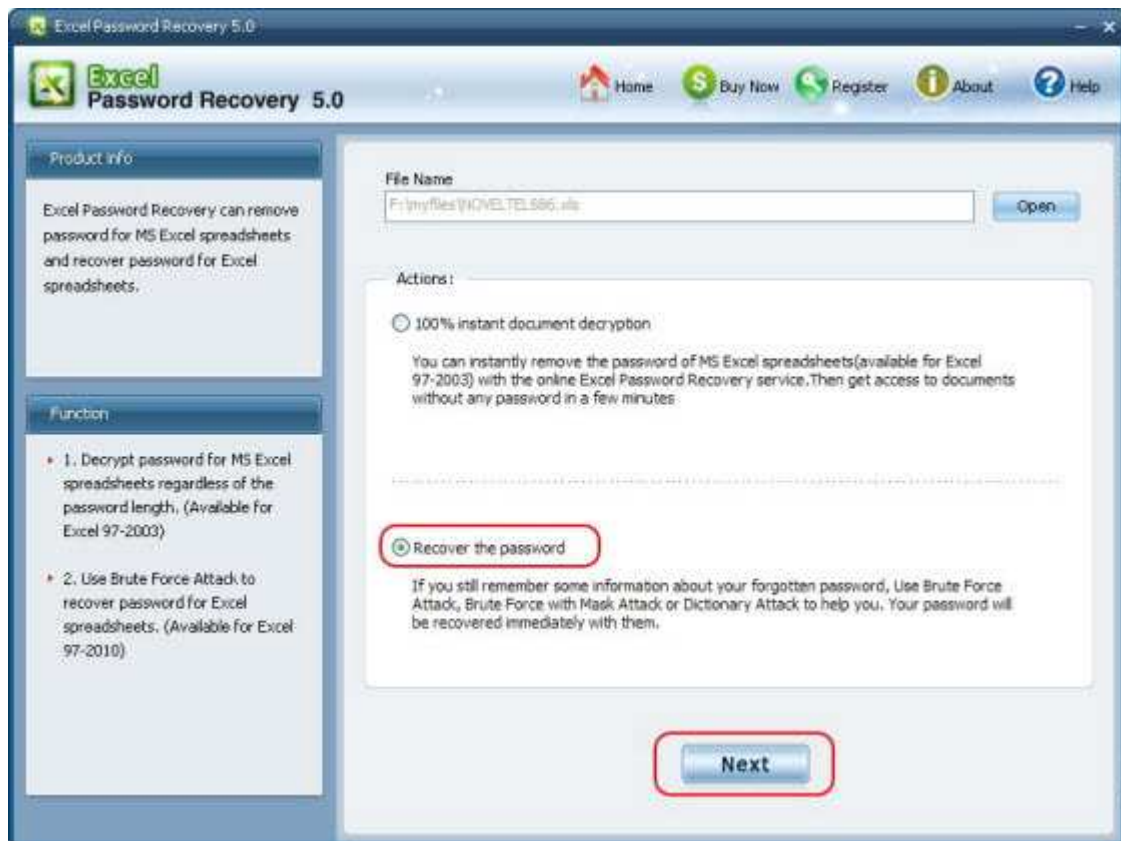

Step3. Select type of attack and click "Start"