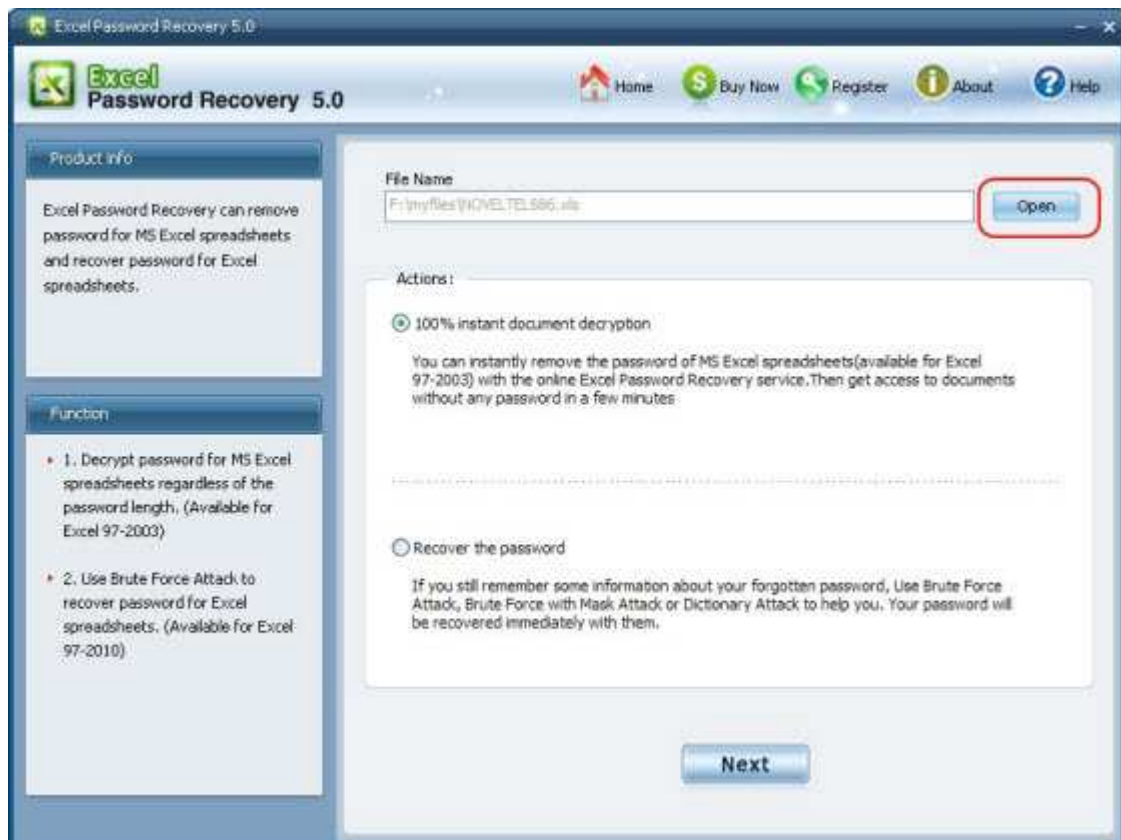

Follow the tutorial below to learn how to recover password

Step1: Click "Open" to import the target Excel file to the program.

Step2. Select "Recover the password" and click "Next"