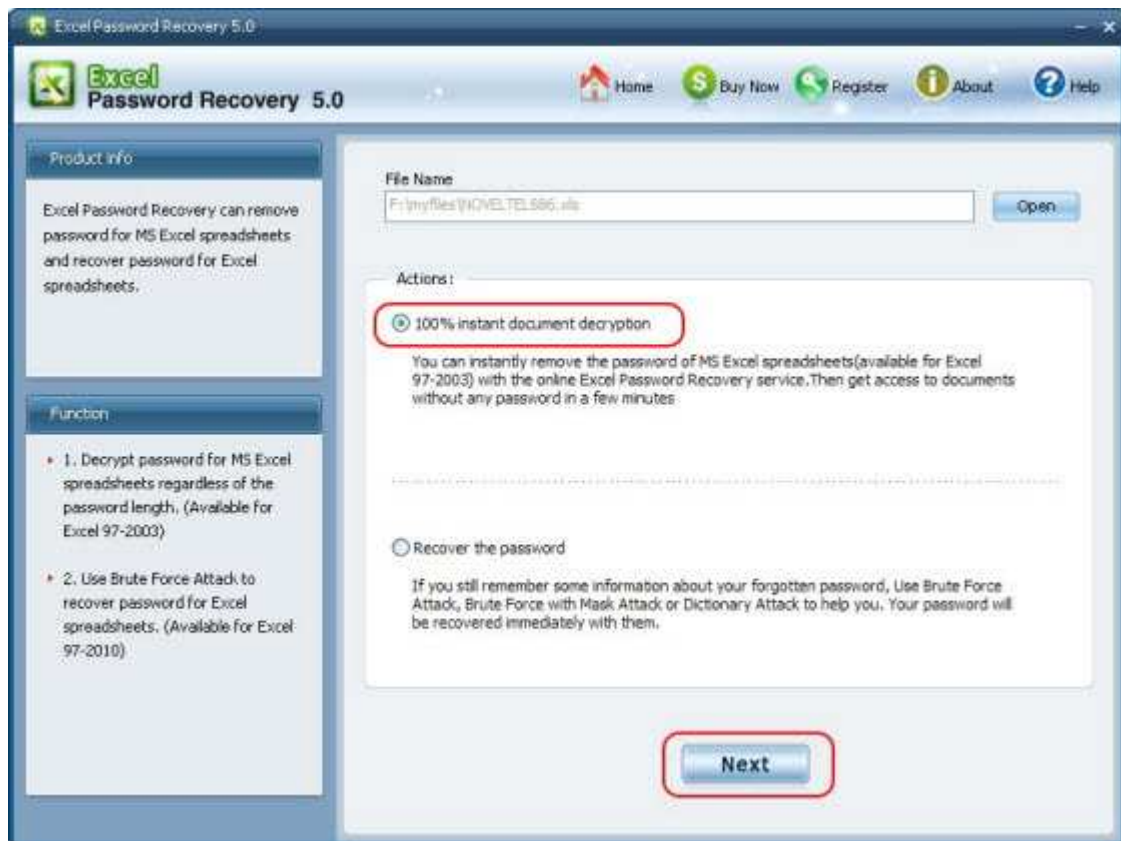

Follow the tutorial below to learn how to remove Excel spreadsheets password.

Step1: Click "Open" to load Excel spreadsheet.

Step2. Select "100% instant document decryption" and click "Next".

Step3. Click "Decrypt document" to remove password.