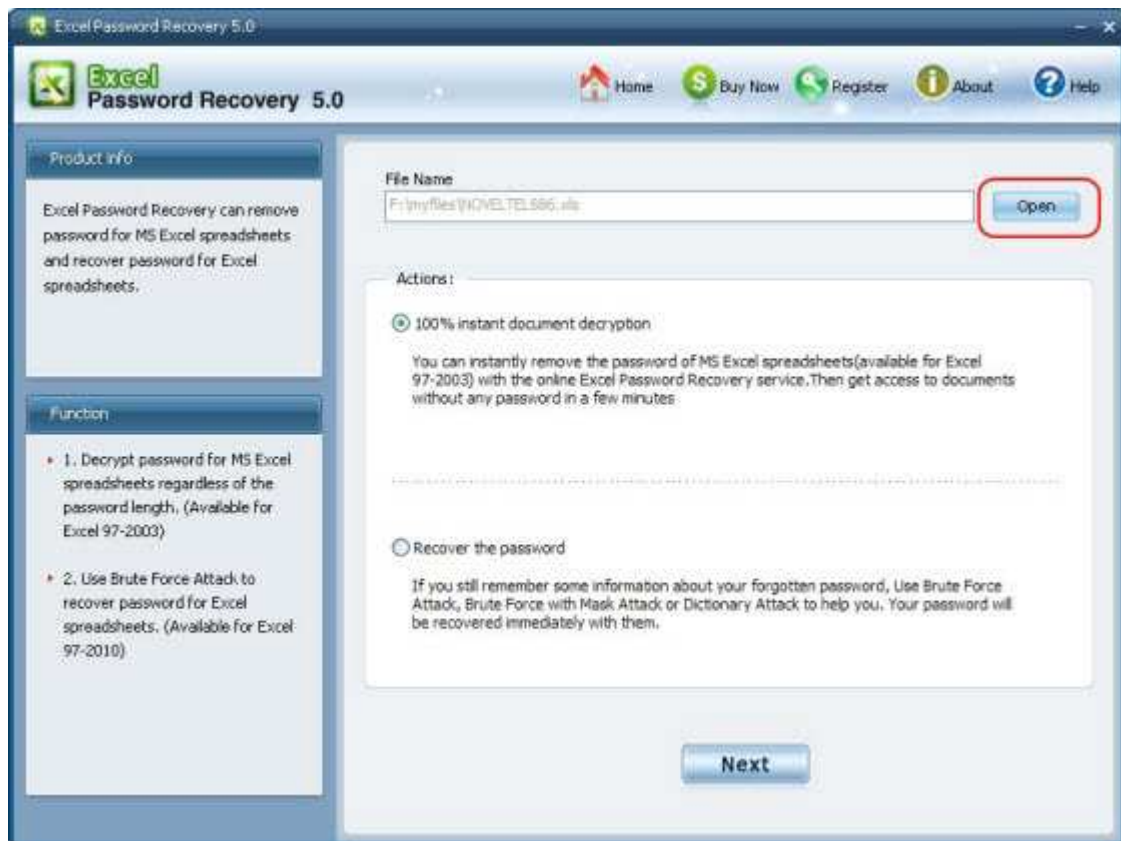

Step2. Select "100% instant document decryption" and click "Next".