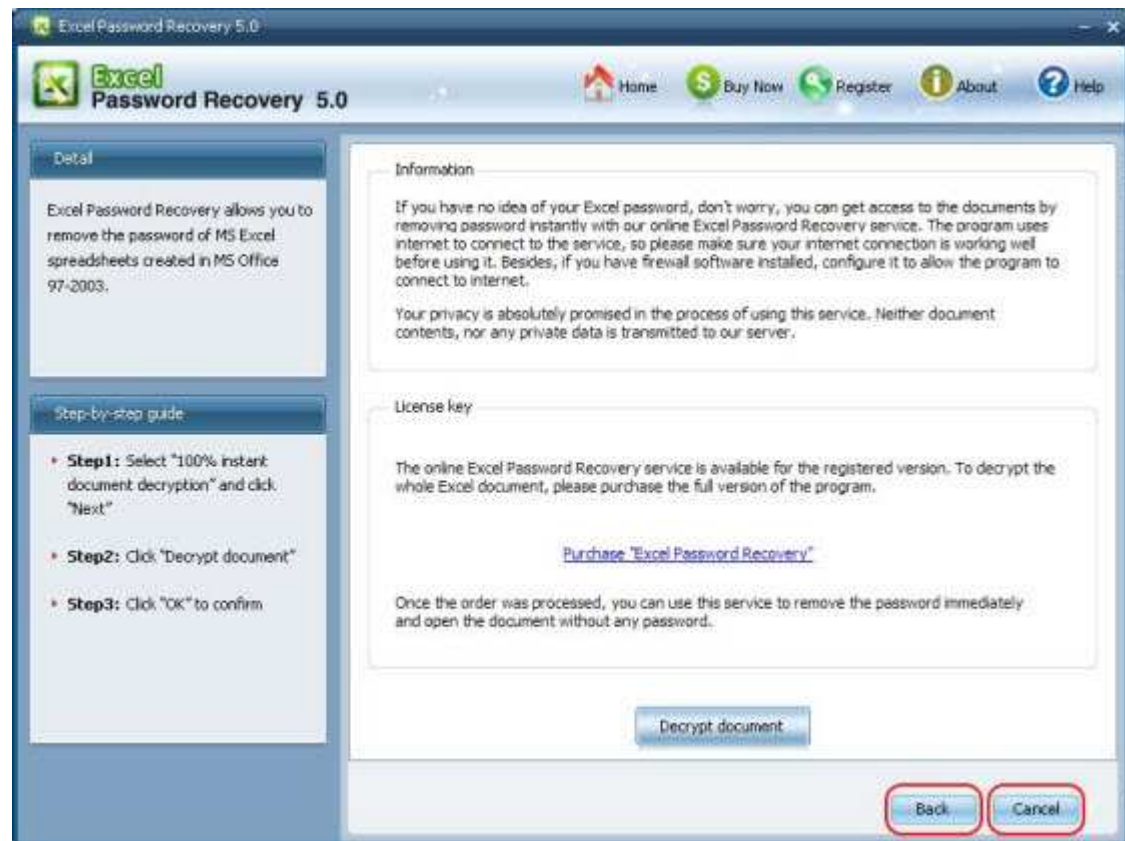

Note: The *Excel Password Remover* program uses internet to connect to the service, so make sure your internet connection is working well before using it. Besides, if you have firewall software installed, configure it to allow the program to connect to internet.

Recover Excel Password

If you have some information about the forgotten or lost password, you can use Brute-force Attack to recover the password. Excel Password Recovery provides three types of attack: Brute-force Attack, Brute-force with Mask Attack, Dictionary Attack. The program supports recovering password for Excel file created in MS Excel 97-2010.