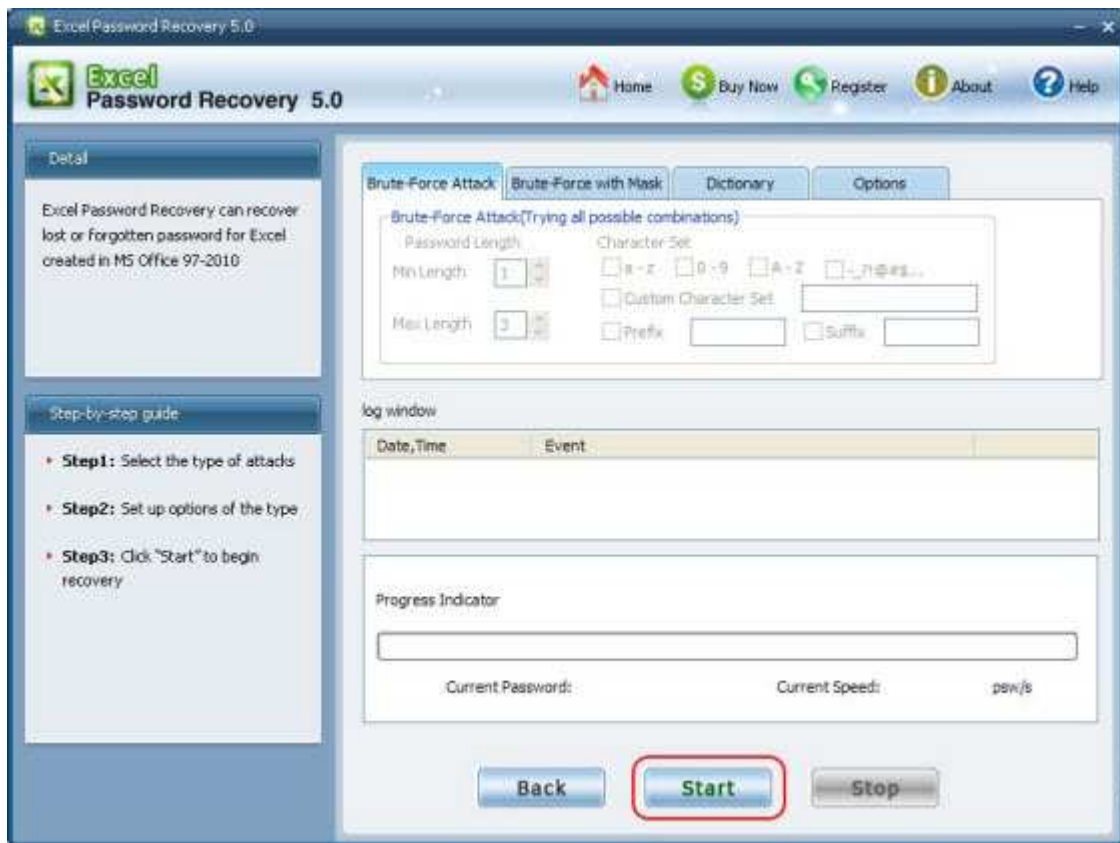

Follow the tutorial below to learn how to recover password

Step1: Click "Open" to import the target Excel file to the program.

Step2. Select "Recover the password" and click "Next"

Step3. Select type of attack and click "Start"