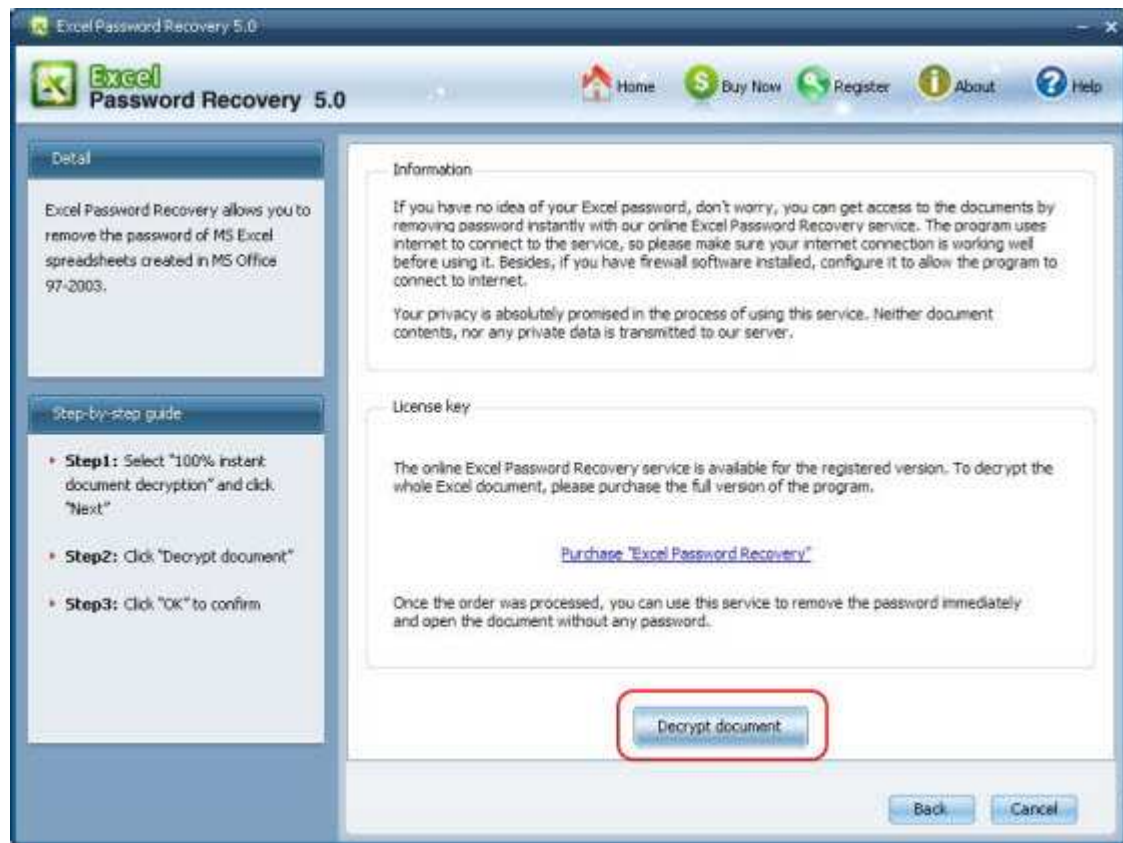

Follow the tutorial below to learn how to remove Excel spreadsheets password.

Step1: Click "Open" to load Excel spreadsheet.

Step2. Select "100% instant document decryption" and click "Next".

Step3. Click "Decrypt document" to remove password.