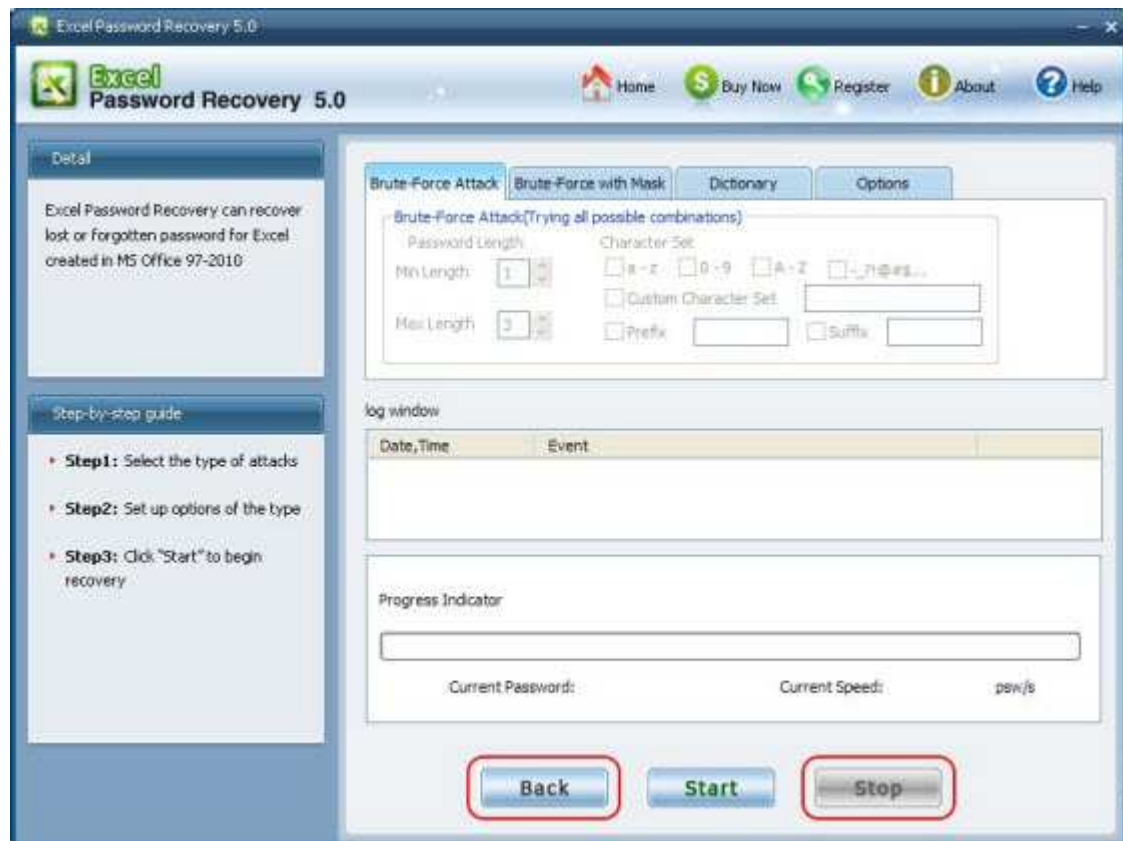

Step4. After clicking "Start" button, the program is recovering the Excel password. Once the password is found, it'll be displayed in the File Opening Password Box. Use the password provided to open the Excel file and view the information.